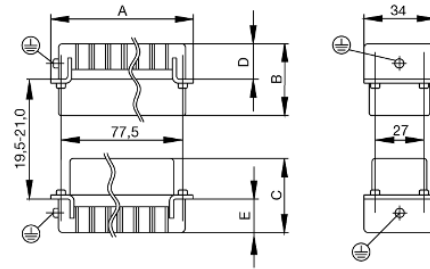

Weidmüller Interface GmbH & Co. KG
Klingenbergstraße 16
D-32758 Detmold
Germany
Fon: +49 5231 14-0
Fax: +49 5231 14-292083
www.weidmueller.com

Drawings

Tightening torques and screwing tools

Screw size	Connector type	Dia. tightening torque in Nm	Recommended blade inserts and AF size for hexagon socket	
M 2.5	Signal contacts			
	S 6/6	0.5 - 0.55	SD 0.6 x 3.5 mm or PZ0	
	S 6/12	0.5 - 0.55	SD 0.6 x 3.5 mm or PZ0	
M 2.9 x 0.5	Fastening screws			
	HQ 4/2	0.8 (plastic) / 1.1 (metal)	SD 0.6 x 3.5 mm or PH0	
	HQ 8	0.8 (plastic) / 1.1 (metal)	SD 0.6 x 3.5 mm or PH0	
	HQ 17	0.8 (plastic) / 1.1 (metal)	SD 0.6 x 3.5 mm or PH0	
M 3	Contact screws			
	HA 3	0.5 - 0.55	SD 0.5 x 3.0 mm	
	HA 4	0.5 - 0.55	SD 0.5 x 3.0 mm	
	HA 10 bis HA 48	0.5 - 0.55	SD 0.6 x 3.5 mm or PH0	
	HE	0.5 - 0.55	SD 0.6 x 3.5 mm or PZ0	
	HVE	0.5 - 0.55	SD 0.6 x 3.5 mm or PZ0	
	Signal contacts:			
	S 4/2	0.5 - 0.55	SD 0.6 x 3.5 mm or PZ0	
	S 4/8	0.5 - 0.55	SD 0.6 x 3.5 mm or PZ0	
	PE connection via female contact			
	S 4	0.5 - 0.8	SD 0.6 x 3.5 mm	
	ConCept modular frame, metal	0.5 - 0.55	SD 0.6 x 3.5 mm	
	PE terminal			
	HQ 5	0.5 - 0.55	SD 0.6 x 3.5 or 0.8 x 4 mm	
	HQ 7	0.5 - 0.55	SD 0.6 x 3.5 or 0.8 x 4 mm	
	Fastening screws	0.5 - 0.55	SD 0.6 x 3.5 mm or PZ0	
	Guide pin	0.5 - 0.55	SD 0.6 x 3.5 mm or PZ0	
	Guide bush	0.5 - 0.55	SD 0.6 x 3.5 mm or PZ0	
	Coding pins	0.5 - 0.55	SD 0.6 x 3.5 mm or PZ0	
	M 4	Contact screws		
		HSB	1.2 - 1.5	SD 0.6 x 3.5 or 0.8 x 4 mm or PZ1
		PE connection via male contact		
S 4		0.5 - 0.8	SD 0.6 x 3.5 mm	
ConCept modular frame, metal		1.2 - 1.5	SD 0.6 x 3.5 mm	
PE terminal				
HA		1.2 - 1.5	SD 0.6 x 3.5 or 0.8 x 4 mm or PH1	
HE		1.2 - 1.5	SD 0.6 x 3.5 or 0.8 x 4 mm or PH1	
HEE		1.2 - 1.5	SD 0.6 x 3.5 or 0.8 x 4 mm or PH1	
HVE		1.2 - 1.5	SD 0.6 x 3.5 or 0.8 x 4 mm or PH1	
HD		1.2 - 1.5	SD 0.6 x 3.5 or 0.8 x 4 mm or PZ1	
HDD		1.2 - 1.5	SD 0.6 x 3.5 or 0.8 x 4 mm or PZ1	
S 6/6 (for signal contacts)		1.2 - 1.5	0.8 x 4 mm or PZ1	
ConCept modular frame, plastic		1.2 - 1.5	0.8 x 4 mm or PZ1	
M 5		PE terminal		
		HSB	2 - 2.5	SD 1 x 5.5 mm or PZ2
		S 4/0 (Screw connection)	2 - 2.5	SD 1.2 x 6.5 mm or PH2
	S 4/0 (Axial screw connection)	2 - 2.5	SD 0.8 x 4 mm or PZ 2	
	S 4/2	2 - 2.5	SD 1.2 x 6.5 mm or PH2	
	S 4/8	2 - 2.5	SD 1.2 x 6.5 mm or PH2	
	S 6/12	2 - 2.5	SD 0.8 x 4 mm or PZ 2	
	S 6/36	2 - 2.5	SD 1.2 x 6.5 mm or PH2	
	S 8/24	2 - 2.5	SD 1.2 x 6.5 mm or PH2	
	S 12/2	2 - 2.5	SD 1.2 x 6.5 mm or PH2	
	M 6	Power contacts		
S 4/0 (Screw connection)		1.2 (1.5 mm ²) / 2 (2.5 mm ²) / 3 (4-16 mm ²)	SD 0.8 x 4 mm	
S 4/2		1.2 (1.5 mm ²) / 2 (2.5 mm ²) / 3 (4-16 mm ²)	SD 0.8 x 4 mm	
S 4/8		1.2 (1.5 mm ²) / 2 (2.5 mm ²) / 3 (4-16 mm ²)	SD 0.8 x 4 mm	
M 7 x 0.75	Power contacts			
	S 4	1.1 - 1.7	SW 2	
	S 6/6 (+ PE)	6 - 8	SW 4	
M 8 x 0.75	Power contacts			
	S 6/12	1.1 - 1.7	SW 2	
	S 8/0 (+ PE)	6 (10-16 mm ²) - 7 (25 mm ²)	SW 4	
M10 x 1	Power contacts			
	S 4/0 (Axial connection)	2 - 3	SW 3	